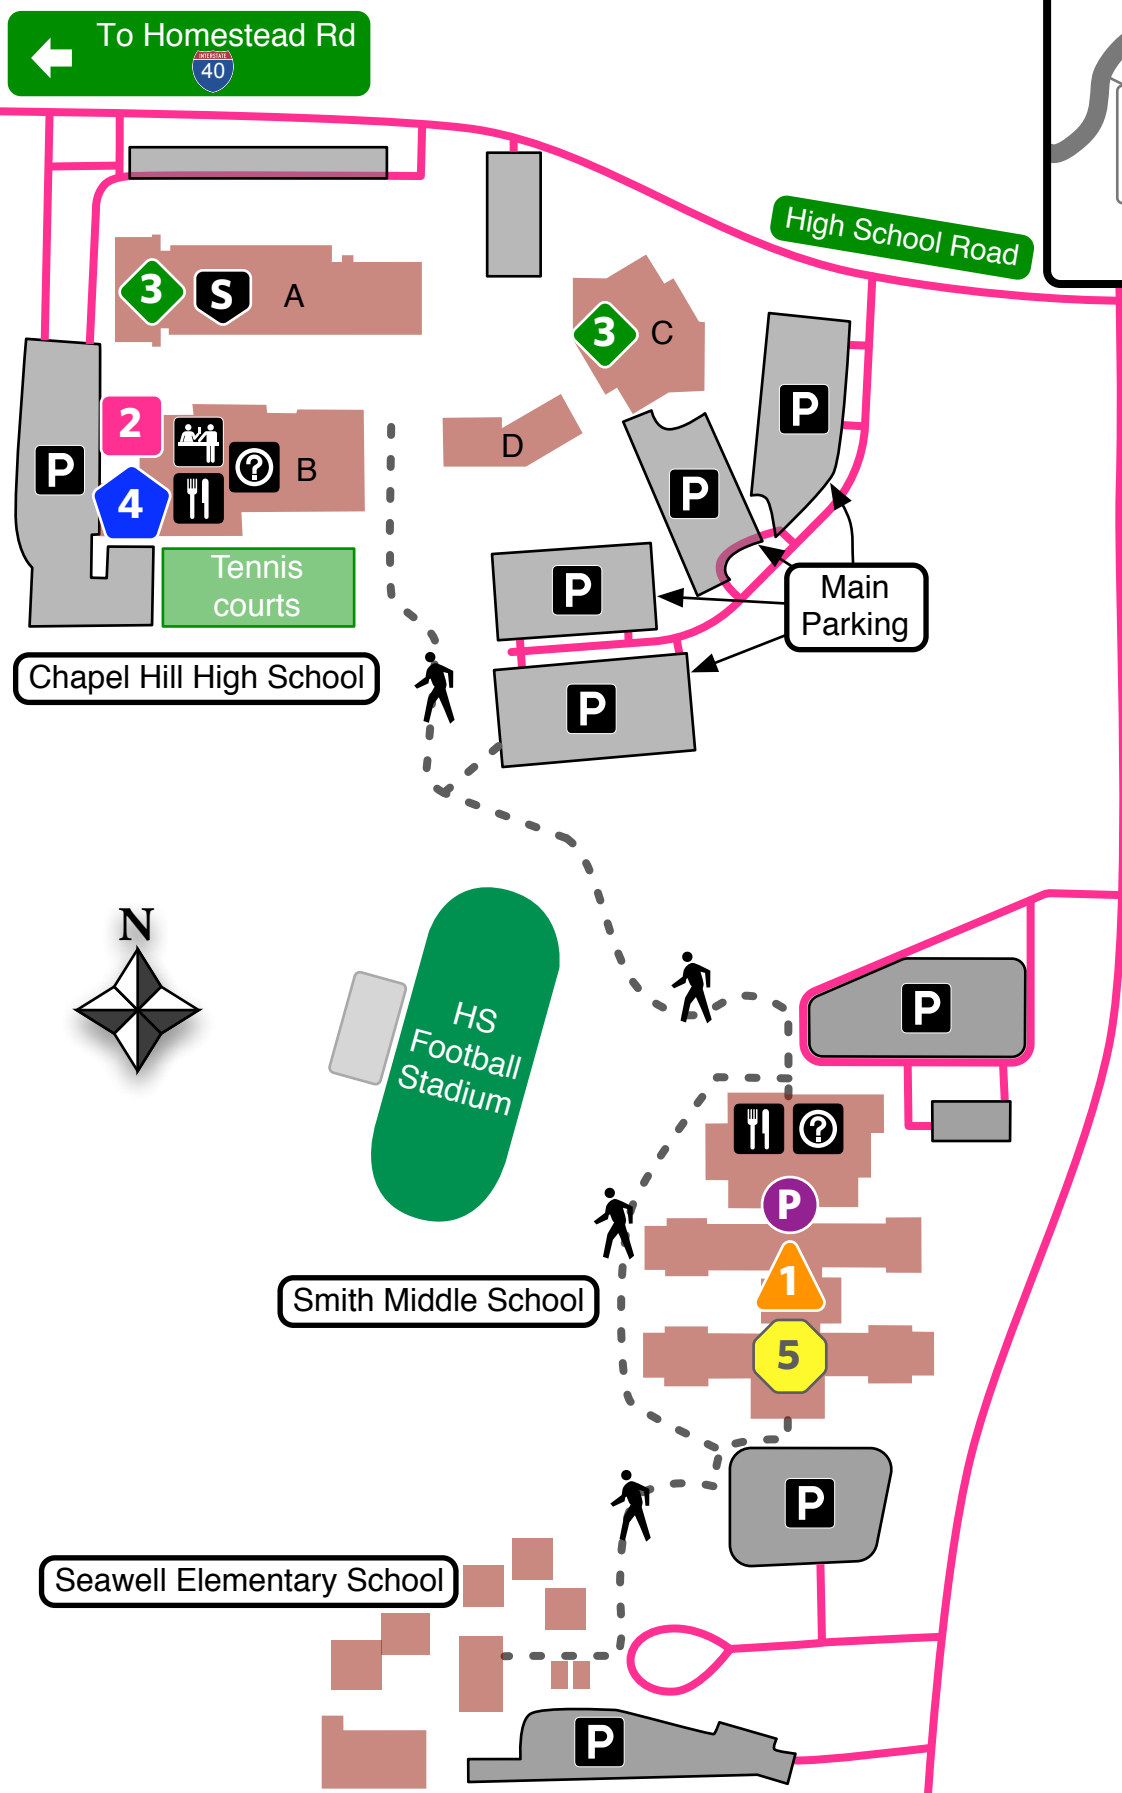

# North Carolina Odyssey of the Mind Eastern Region 2009 Tournament Site Map

To Homestead Rd

Seawell School Road

### Legend

	Team Registration
	Concessions
	Walking path
	Parking
	Information

- Candy Factory
- Earth Trek
- Teach Yer Creature
- Lost Labor of Heracles
- Shock Waves
- Superstition
- Spontaneous

# Smith Middle School