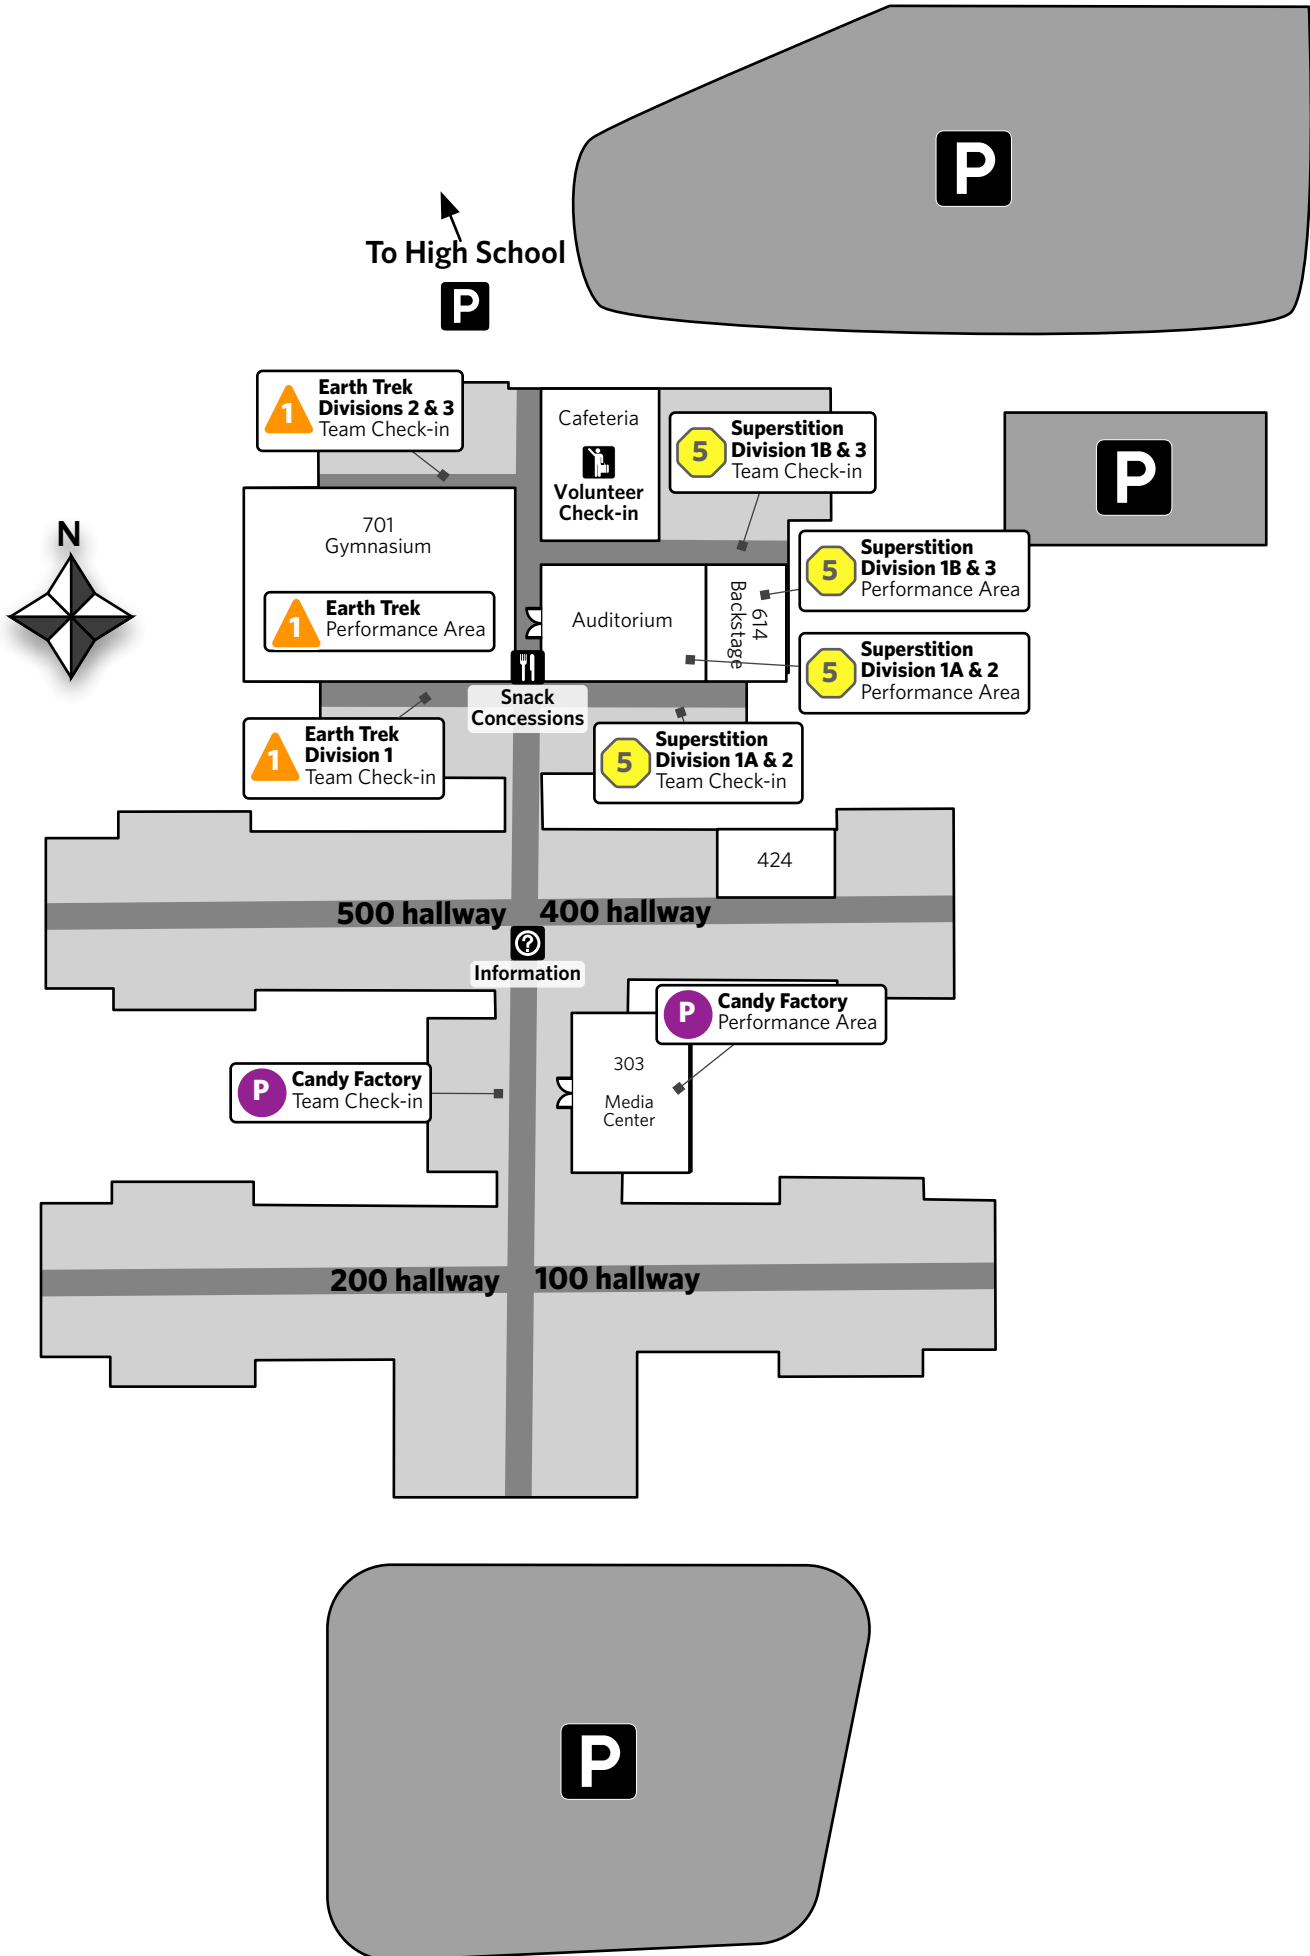

# North Carolina Odyssey of the Mind Eastern Region 2009 Tournament Site Map

To Homestead Rd

Seawell School Road

### Legend

	Team Registration
	Concessions
	Walking path
	Parking
	Information

- Candy Factory
- Earth Trek
- Teach Yer Creature
- Lost Labor of Heracles
- Shock Waves
- Superstition
- Spontaneous

# Smith Middle School