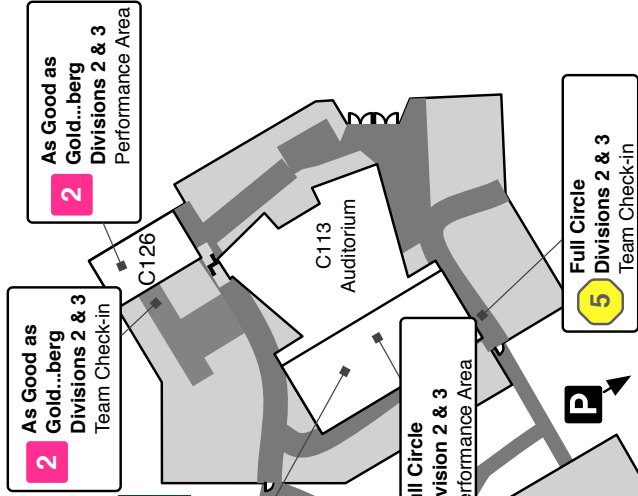

Chapel Hill High School

Building C