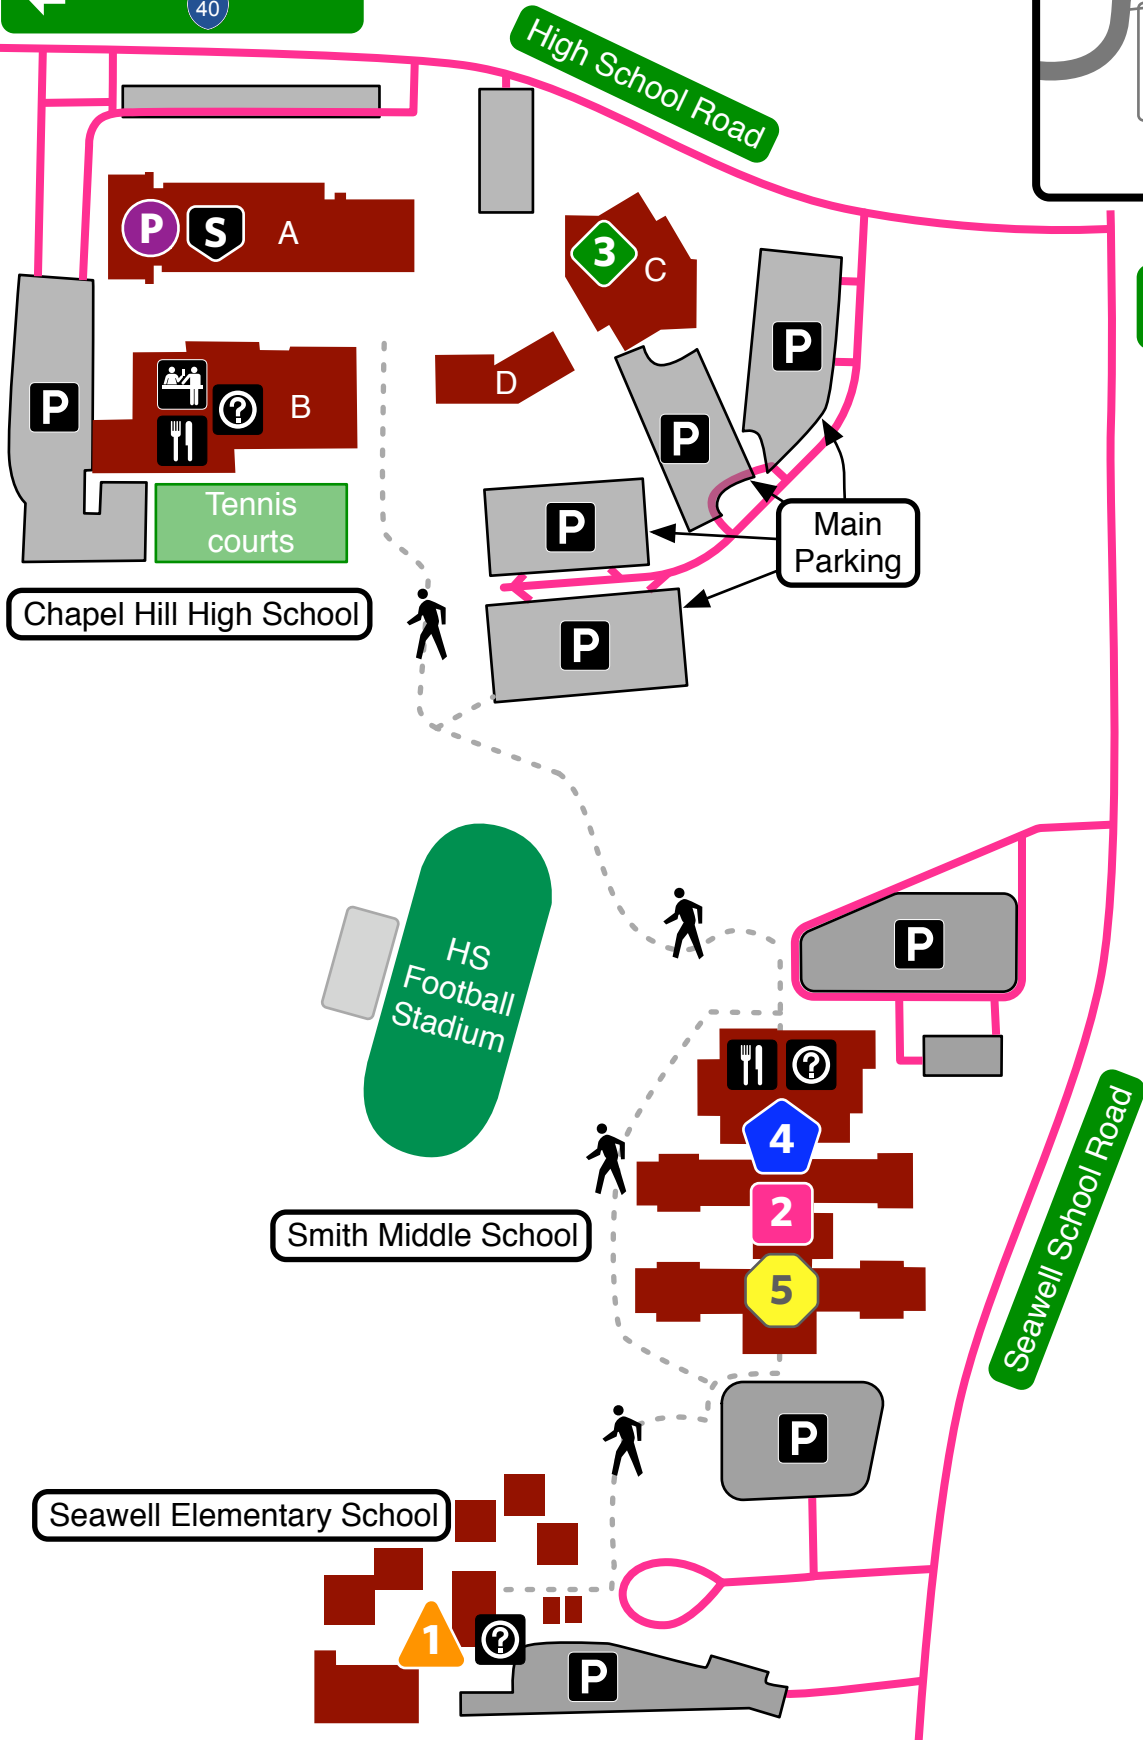

# North Carolina Odyssey of the Mind Eastern Region 2008 Tournament Site Map

To Homestead Rd  
← Interstate 40

To Homestead Rd  
↑ Interstate 40

### Legend

	Team Registration
	Concessions
	Walking path
	Parking
	Information
	Rude Awakenings
	Odyssey Road Rally
	DinoStories
	The Wonderful Muses
	Tee Structure
	The Eccentrics!
	Spontaneous