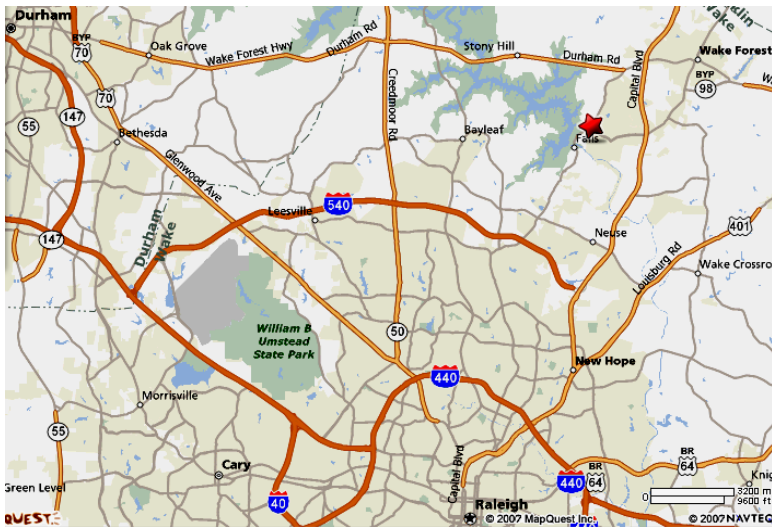

Directions to Wakefield School Complex

From Raleigh

Take I-540 East to Exit #14 – Falls of the Neuse Road. Turn left onto Falls of the Neuse Road and continue for about 4.5 miles. Turn right onto Wakefield Pines Drive. The Wakefield School buildings will be on the right.

OR

Take Capital Blvd. North to Wakefield Pines Drive. Turn left onto New falls of the Neuse rd. (aka Wakefield Pines Drive). Continue for about 2 miles. The Wakefield School buildings will be on the left.

From Durham

Take Rt 70 East to I-540 East to Exit #14 – Falls of the Neuse Road. Turn left onto Falls of the Neuse Road and continue for about 4.5 miles. Turn right onto Wakefield Pines Drive. The Wakefield School buildings will be on the right.

From I-40 East

Take I-40 East to I-540 East. Take Exit #14 – Falls of the Neuse Road. Turn left onto Falls of the Neuse Road and continue for about 4.5 miles. Turn right onto Wakefield Pines Drive. The Wakefield School buildings will be on the right.