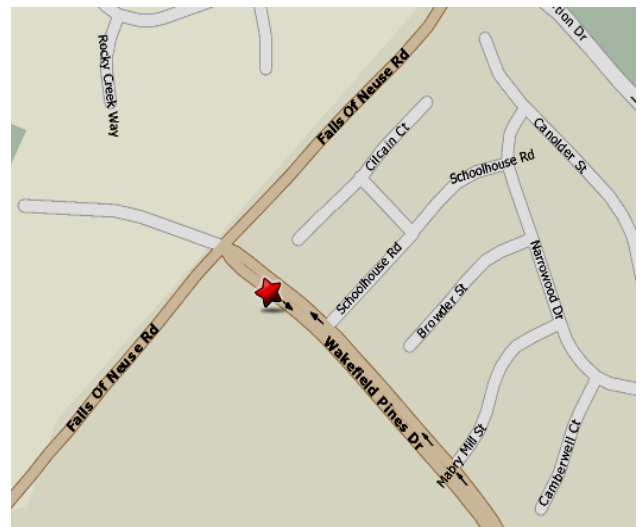

Directions to Wakefield School Complex

From Raleigh

Take I-540 East to Exit #14 – Falls of the Neuse Road. Turn left onto Falls of the Neuse Road and continue for about 4.5 miles. Turn right onto Wakefield Pines Drive. The Wakefield School buildings will be on the right.

OR

Take Capital Blvd. North to Wakefield Pines Drive. Turn left onto New falls of the Neuse rd. (aka Wakefield Pines Drive). Continue for about 2 miles. The Wakefield School buildings will be on the left.

From Durham

Take Rt 70 East to I-540 East to Exit #14 – Falls of the Neuse Road. Turn left onto Falls of the Neuse Road and continue for about 4.5 miles. Turn right onto Wakefield Pines Drive. The Wakefield School buildings will be on the right.

From I-40 East

Take I-40 East to I-540 East. Take Exit #14 – Falls of the Neuse Road. Turn left onto Falls of the Neuse Road and continue for about 4.5 miles. Turn right onto Wakefield Pines Drive. The Wakefield School buildings will be on the right.