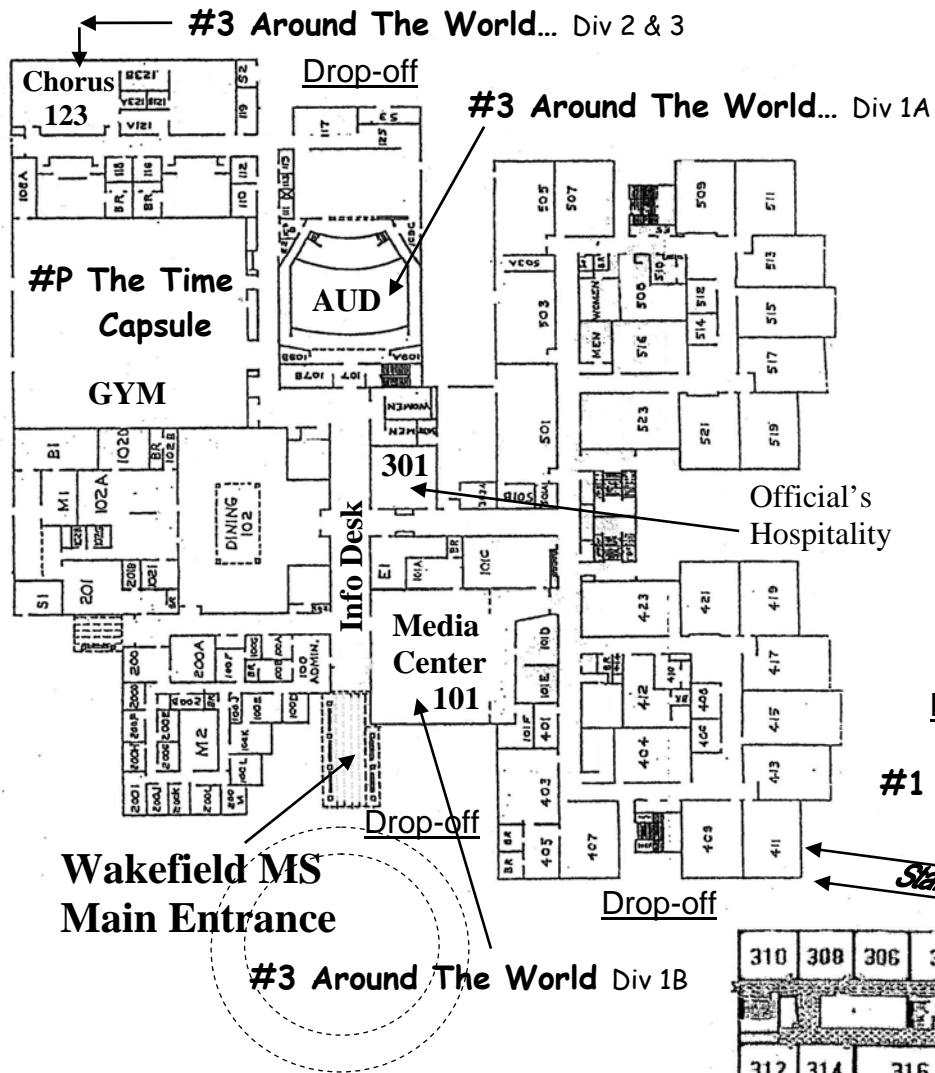

NCOM-Eastern Region  
 Celebrating 25 Years Of Creativity  
 1982 - 2007

Problem	Div.	Location	Sign Color
#1 Tag'Em	1	HS - Aux Gym	Orange
#1 Tag'Em	2 & 3	HS - Dance	Orange
#2 Large & Small of IT	All	HS - Chorus	Pink
#3 Around the World..	1A	MS - Auditorium	Green
#3 Around the World..	1B	MS - Media Center	Green
#3 Around the World..	2 & 3	MS - Chorus	Green
#4 Out of the Box	All	HS - Gym	Blue
#4 Weigh-in	All	HS - 412	Blue
#5 I'm Only Thinking...	1	HS - Auditorium	Yellow
#5 I'm Only Thinking...	2 & 3	HS - Media Center	Yellow
#P Time Capsule	All	MS - Gym	Purple
#S Spontaneous	All	HS - Spont Check In	