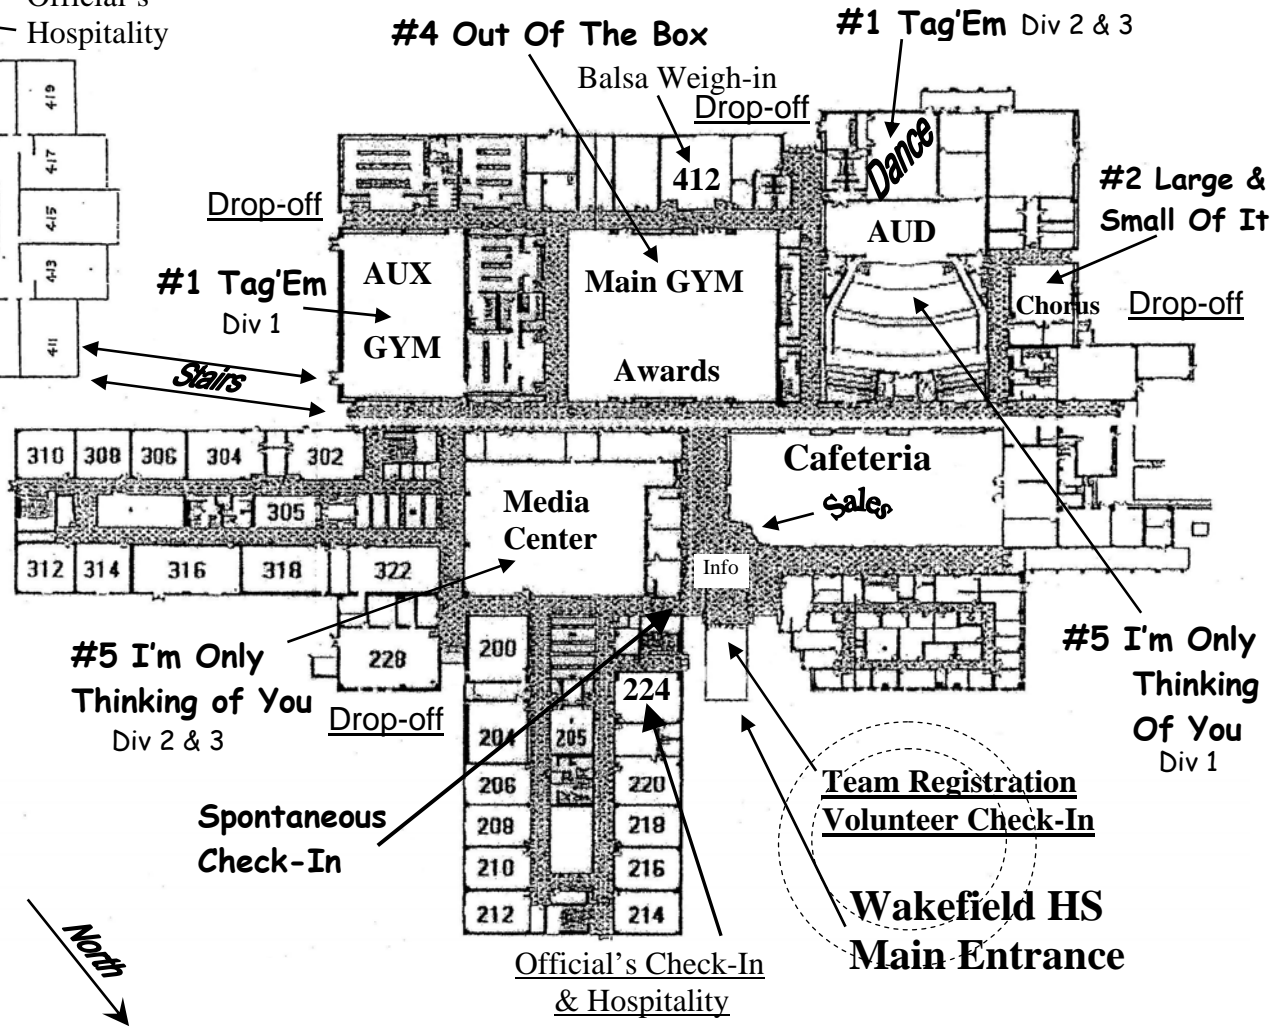

NCOM-Eastern Region  
 Celebrating 25 Years Of Creativity  
 1982 - 2007

Problem	Div.	Location	Sign Color
#1 Tag'Em	1	HS - Aux Gym	Orange
#1 Tag'Em	2 & 3	HS - Dance	Orange
#2 Large & Small of IT	All	HS - Chorus	Pink
#3 Around the World..	1A	MS - Auditorium	Green
#3 Around the World..	1B	MS - Media Center	Green
#3 Around the World..	2 & 3	MS - Chorus	Green
#4 Out of the Box	All	HS - Gym	Blue
#4 Weigh-in	All	HS - 412	Blue
#5 I'm Only Thinking...	1	HS - Auditorium	Yellow
#5 I'm Only Thinking...	2 & 3	HS - Media Center	Yellow
#P Time Capsule	All	MS - Gym	Purple
#S Spontaneous	All	HS - Spont Check In	